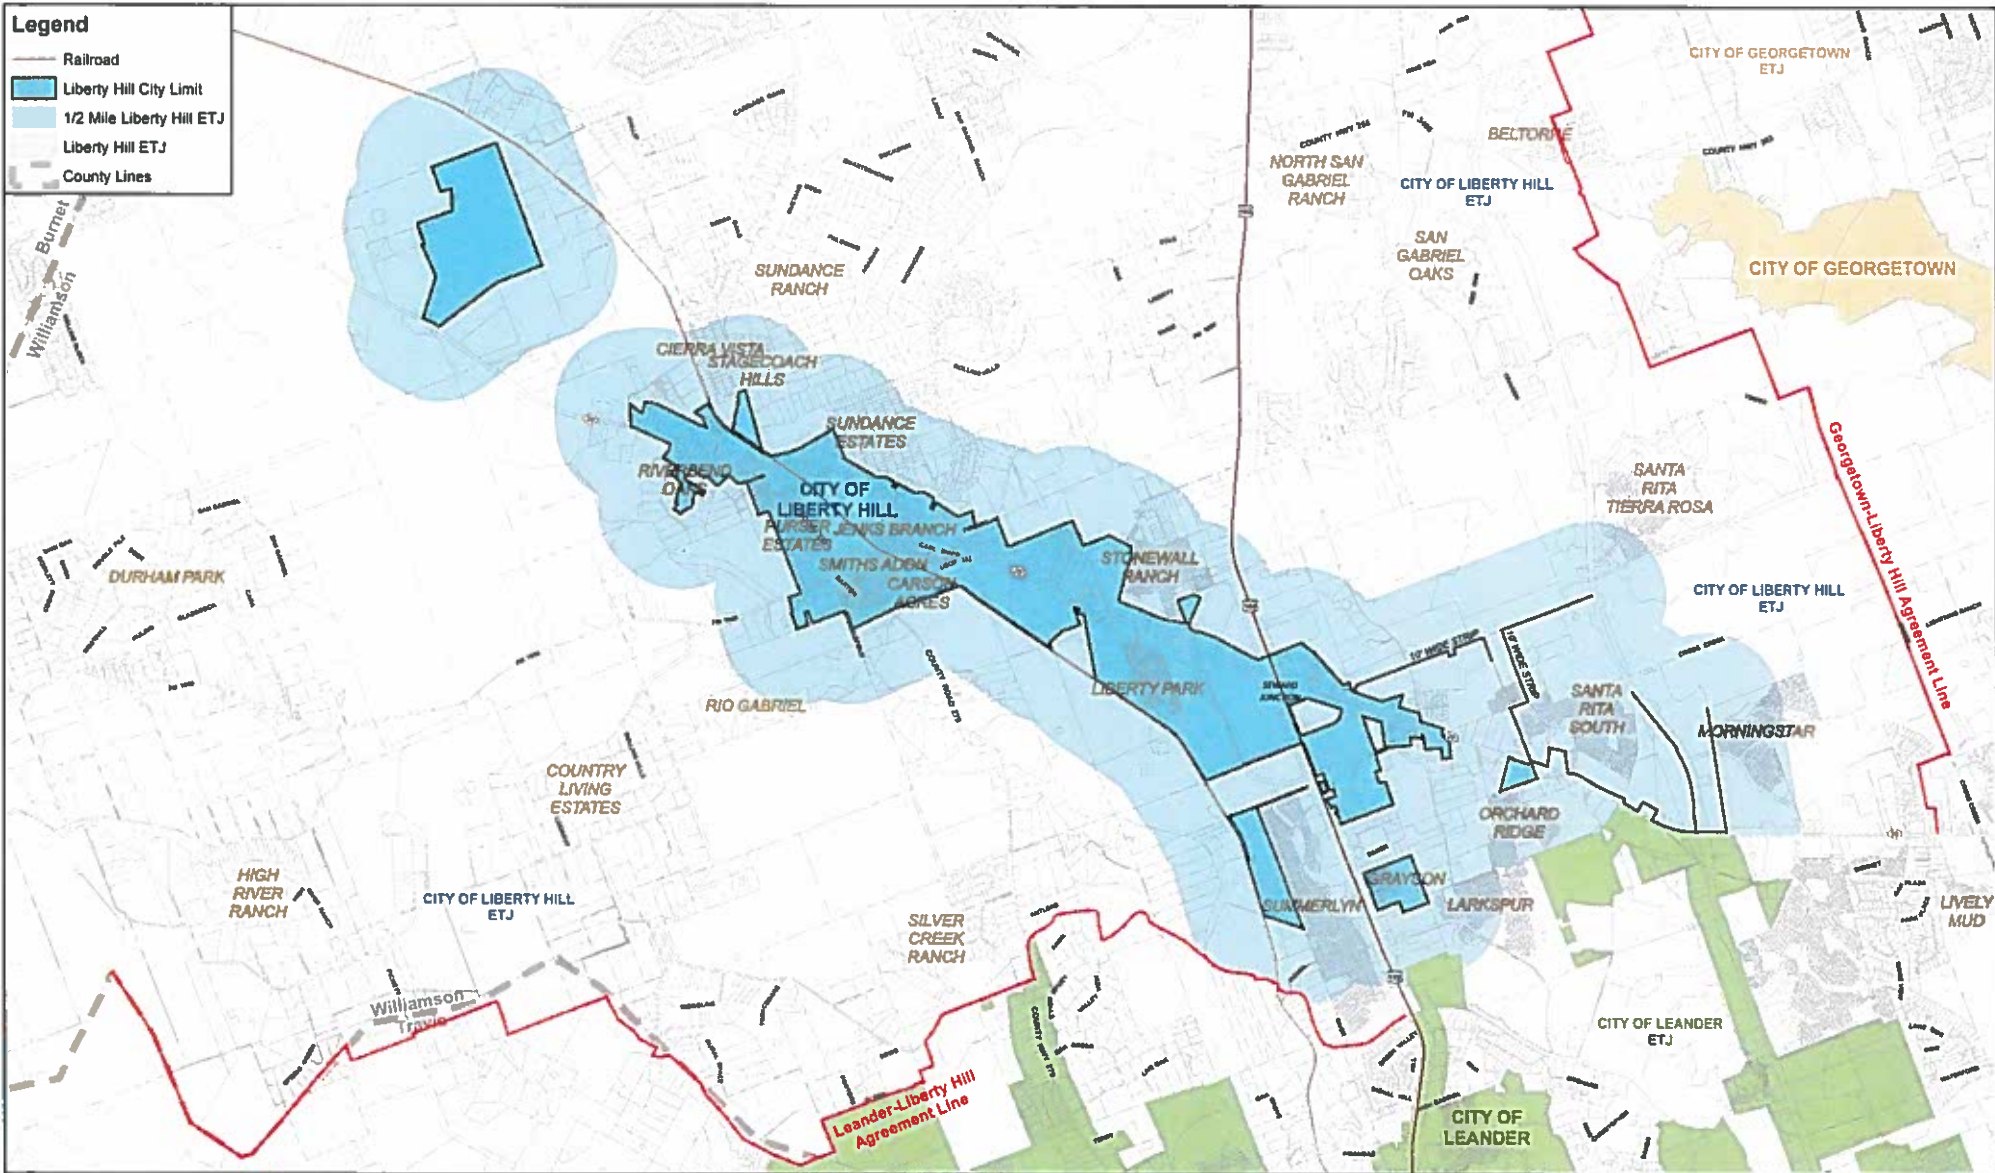

Legend

- Railroad
- Liberty Hill City Limit
- 1/2 Mile Liberty Hill ETJ
- Liberty Hill ETJ
- County Lines

STEGER BIZZELL

10000 N. Loop West, Suite 1000, Dallas, TX 75243
Phone: (214) 343-1100
Fax: (214) 343-1101
Website: www.stegerbizzell.com

DRAFT

This is a working draft of the City of Liberty Hill City Limits and ETJ map. This map is incomplete and intended for self review.

CITY LIMITS AND ETJ MAP
Liberty Hill, Texas
JANUARY 2019

CITY OF
Liberty Hill
P.O. BOX 1920 • Liberty Hill, Texas 78642
Phone: (512) 778-5449
Fax: (512) 778-5418